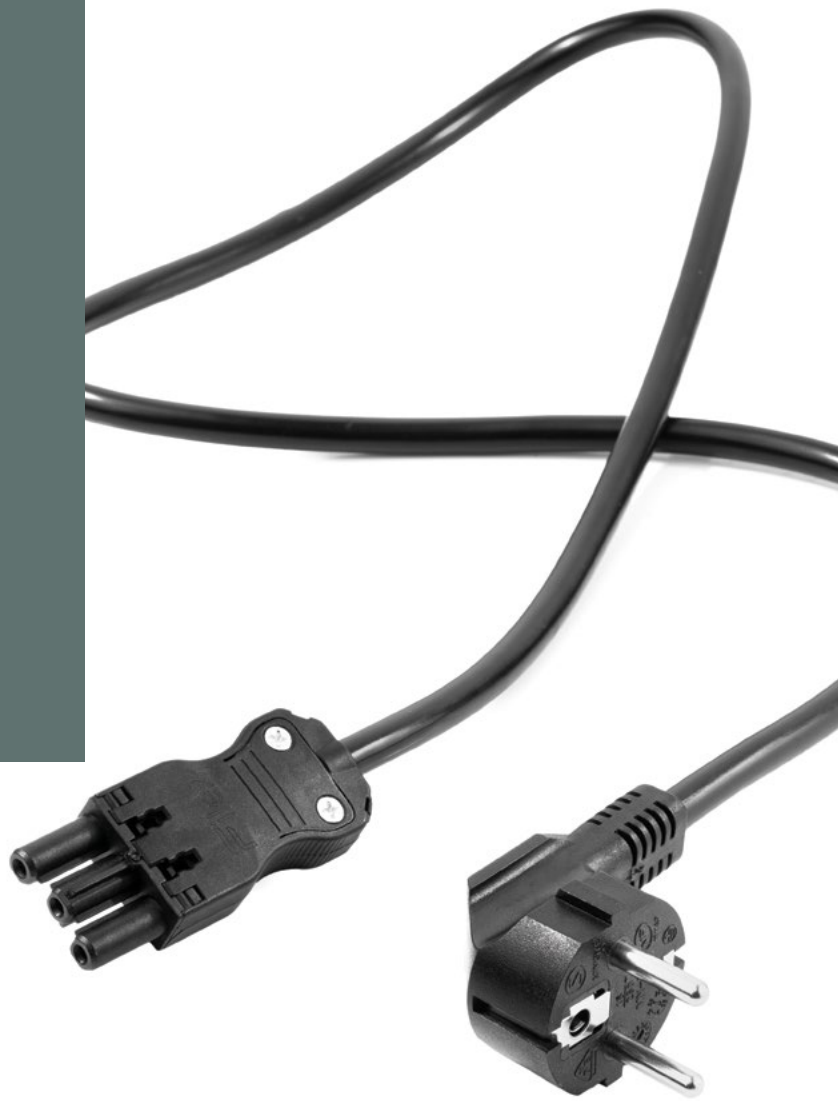

CONNECTING CABLES

Supply power to power blocks, desk ups and desk ins using the connecting cables, especially in workspaces where reliable power distribution is crucial.

Black	Region	Plug	Cable length
100091484	EUROPE & FRANCE	eGST	1 m
100091645	EUROPE & FRANCE	eGST	2 m
100091456	EUROPE & FRANCE	eGST	3 m
100091608	EUROPE & FRANCE	eGST	4 m
100091422	EUROPE & FRANCE	eGST	5 m
100091656	EUROPE & FRANCE	eGST	6 m
100091473	EUROPE & FRANCE	eGST	7 m
100111769	UK	eGST	2 m
100111771	UK	eGST	3 m