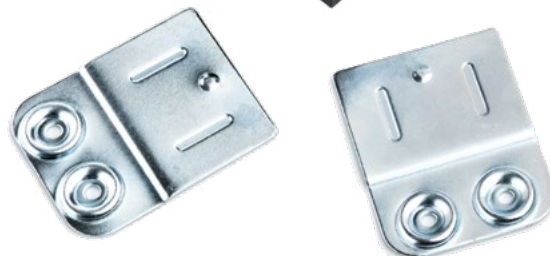

POWER BLOCK

Power block, a necessity for every workspace. Variation from 3 - 6 sockets, to provide power to all on desk/ underdesk solutions. All power blocks have one cord in & one cord out entry points. Aluminum housing. Mount directly to surface with the included metal plates, or place freely in the cable tray below desktop. Always combine with a connecting cord, and or with an extension cord to connect power to other desks. (Always consider to the max power a desk uses).

TYPE F Europe

Black	230V	Plug
100091636	3	eGST
100091516	4	eGST
100091587	5	eGST
100091332	6	eGST

TYPE E France, Belgium, Poland

Black	230V	Plug
100091477	3	eGST
100091531	4	eGST
100091574	5	eGST
100091542	6	eGST

TYPE G UK, Ireland

Black	230V	Plug
100132243	4	eGST
100136081	5	eGST
100136082	6	eGST