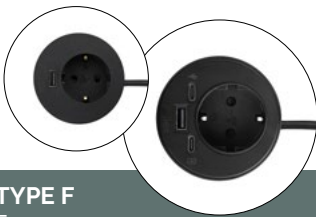

In Desk

In desk power solutions, including desktop power grommets and pop-up outlets, provide convenient access to power directly on your desk, combining outlets, USB ports, and wireless charging.

POWER & CABLE MANAGEMENT COLLECTIONS

Power-Spot®	4
Desk Up® EP65	6
Desk Up® 1.0	6
Desk Up® 2.0	8
Desk Insert	9
Desk In	10
Keystones	11
Desk In Slide	11
Power Pop Up	12
Power Block	13
Cables	14
Cable management	15

POWER-SPOT®

The Power-Spot® is a circular built-in unit, measuring Ø60/Ø80 mm. Choose from units featuring standard 230V sockets, USB-C ports and wireless charging.

TYPE C Europe

White	Black	USB-A	USB-C	Qi	Plug	Cable length	Cut out
100091326	100091512	1	1	1	Adapter	1.5m	60mm

TYPE F Europe

White	Black	230V	USB-A	USB-C	Qi	Plug	Cable length	Cut out
100091349	100091503	1	1	2		eGST	1.7m	60mm
100091418	100091677	1	1	2		Schuko	1.7m	60mm
100091544	100091535	1	1			Schuko	1.7m	60mm
100091340	100091659	1	1			eGST	1.7m	60mm

TYPE G UK, Ireland

White	Black	230V	USB-A	USB-C	Qi	Cut out	Plug	Cable length
Coming Soon	Coming Soon	4	2	2	1	120mm	eGST	1m

POWER BLOCK

Power block, a necessity for every workspace. Variation from 3 - 6 sockets, to provide power to all on desk/ underdesk solutions. All power blocks have one cord in & one cord out entry points. Aluminum housing. Mount directly to surface with the included metal plates, or place freely in the cable tray below desktop. Always combine with a connecting cord, and or with an extension cord to connect power to other desks. (Always consider to the max power a desk uses).