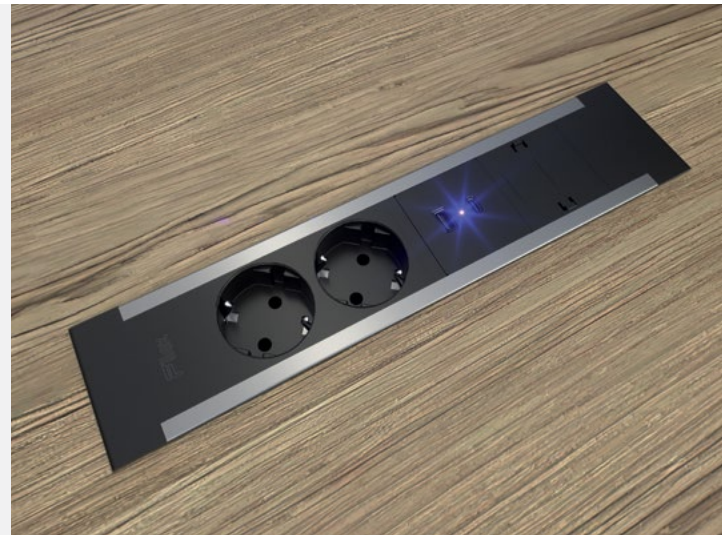

DESK INSERT

Power unit built into desktops & other worksurfaces. Sleek design with aluminum housing. With 2x230V power connections, USB ports and interchangeable keystones, this unit offers a multifunctional power supply.